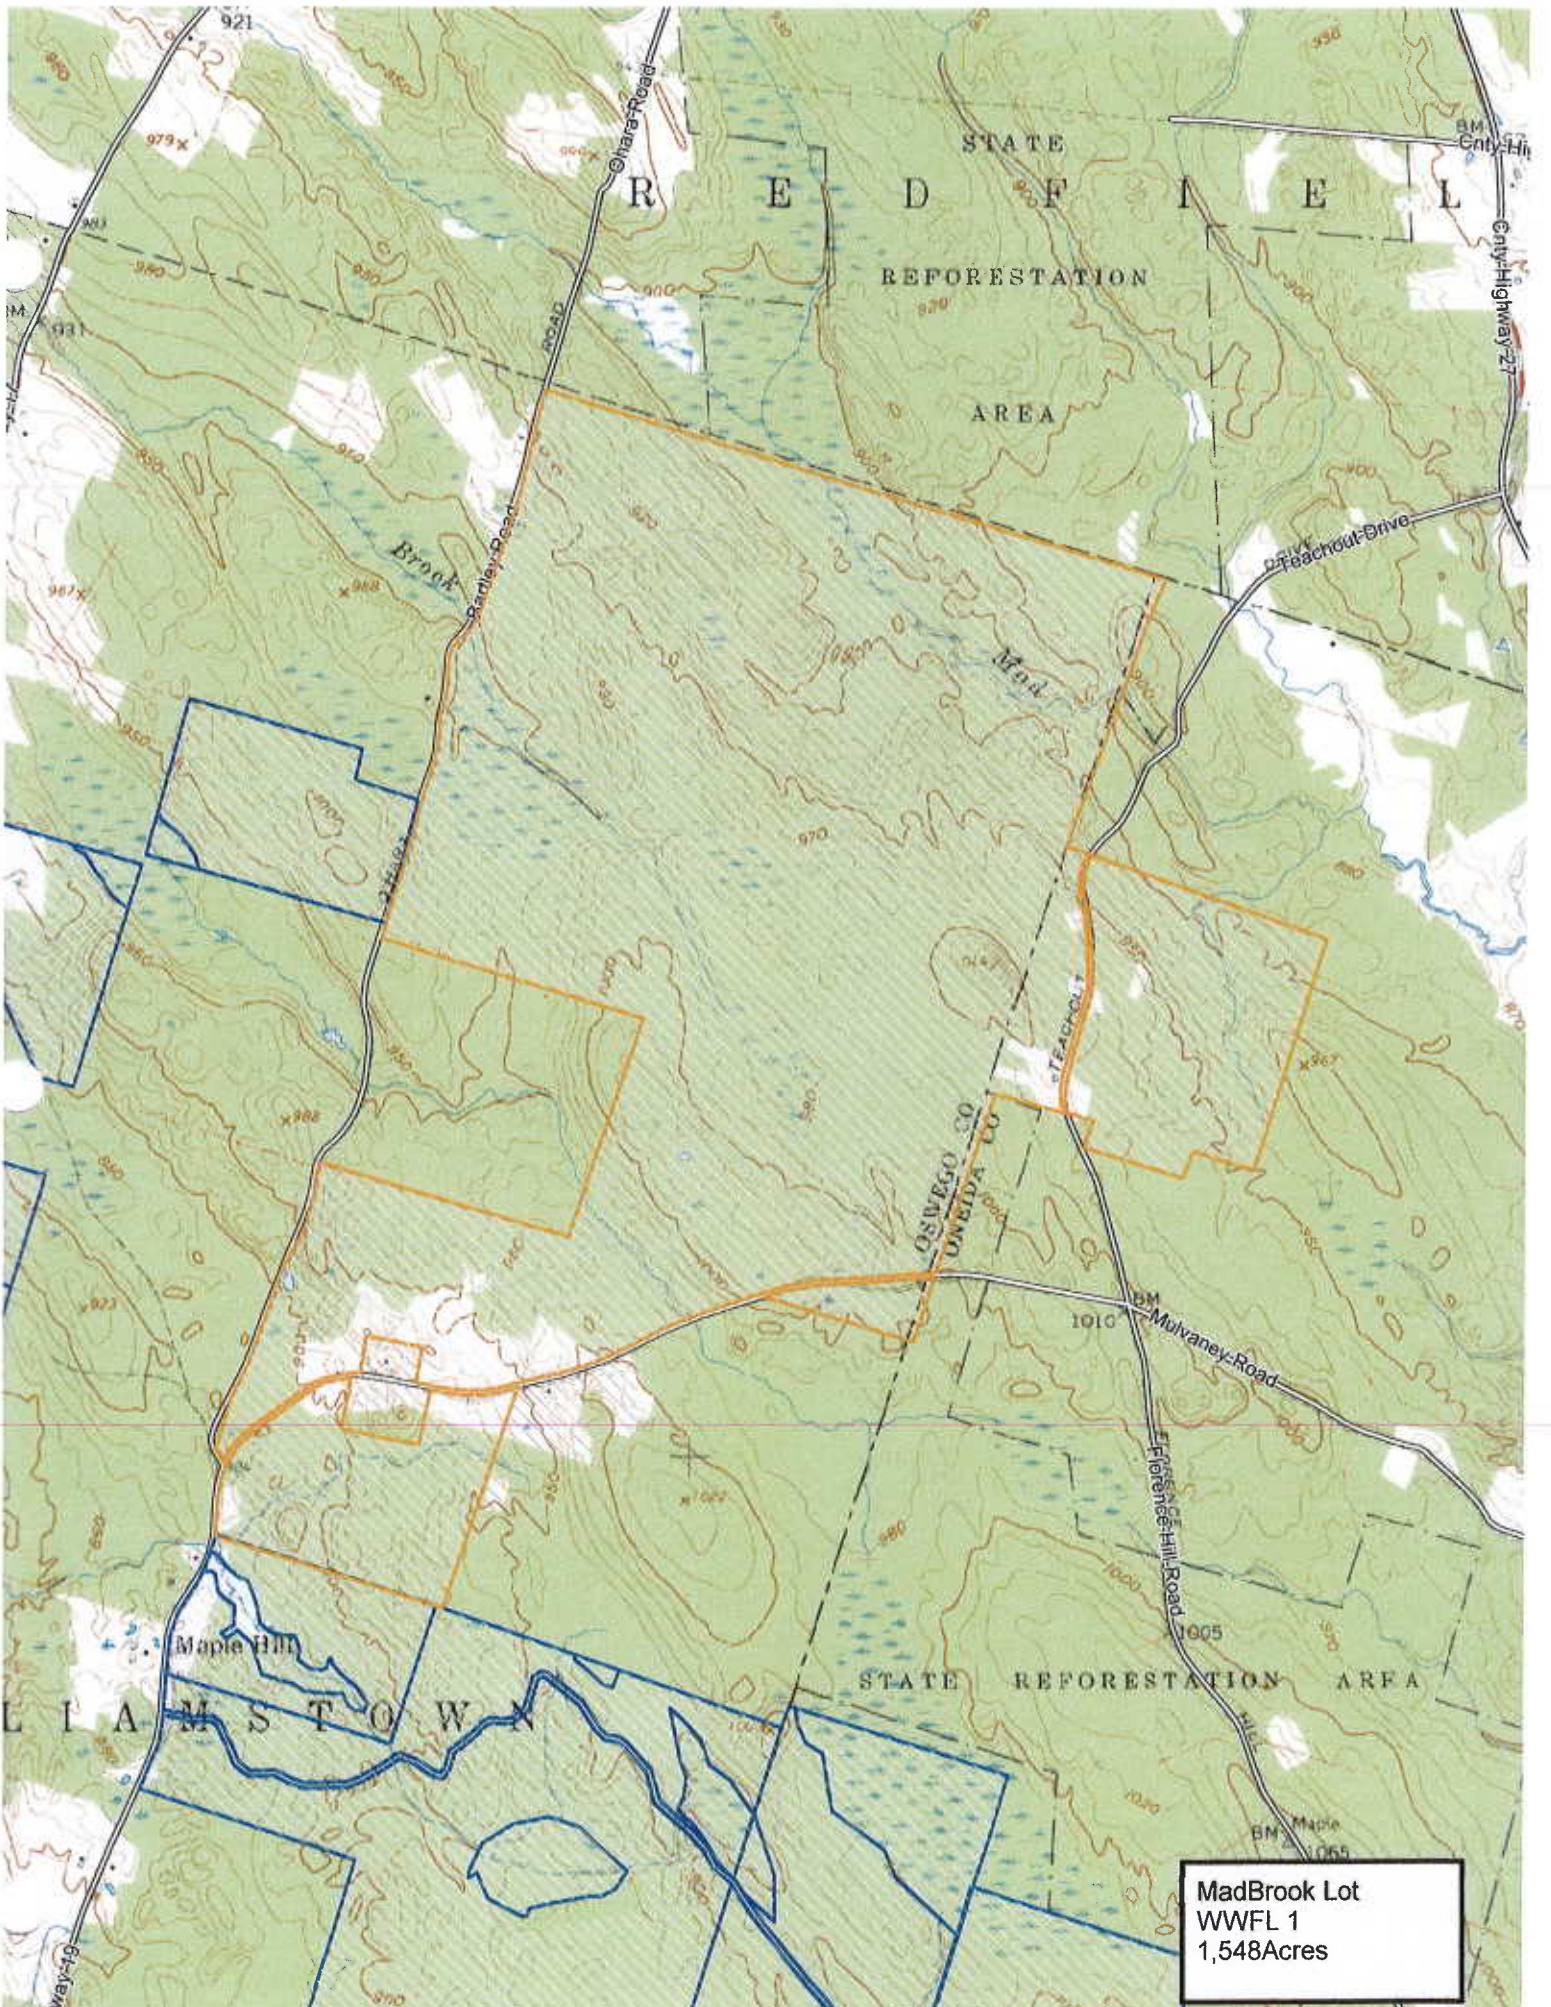

MRL
LEASE
LAND

MadBrook Lot
WWFL 1
1,548Acres

MadBrook Lot
WWFL 1
1,548Acres